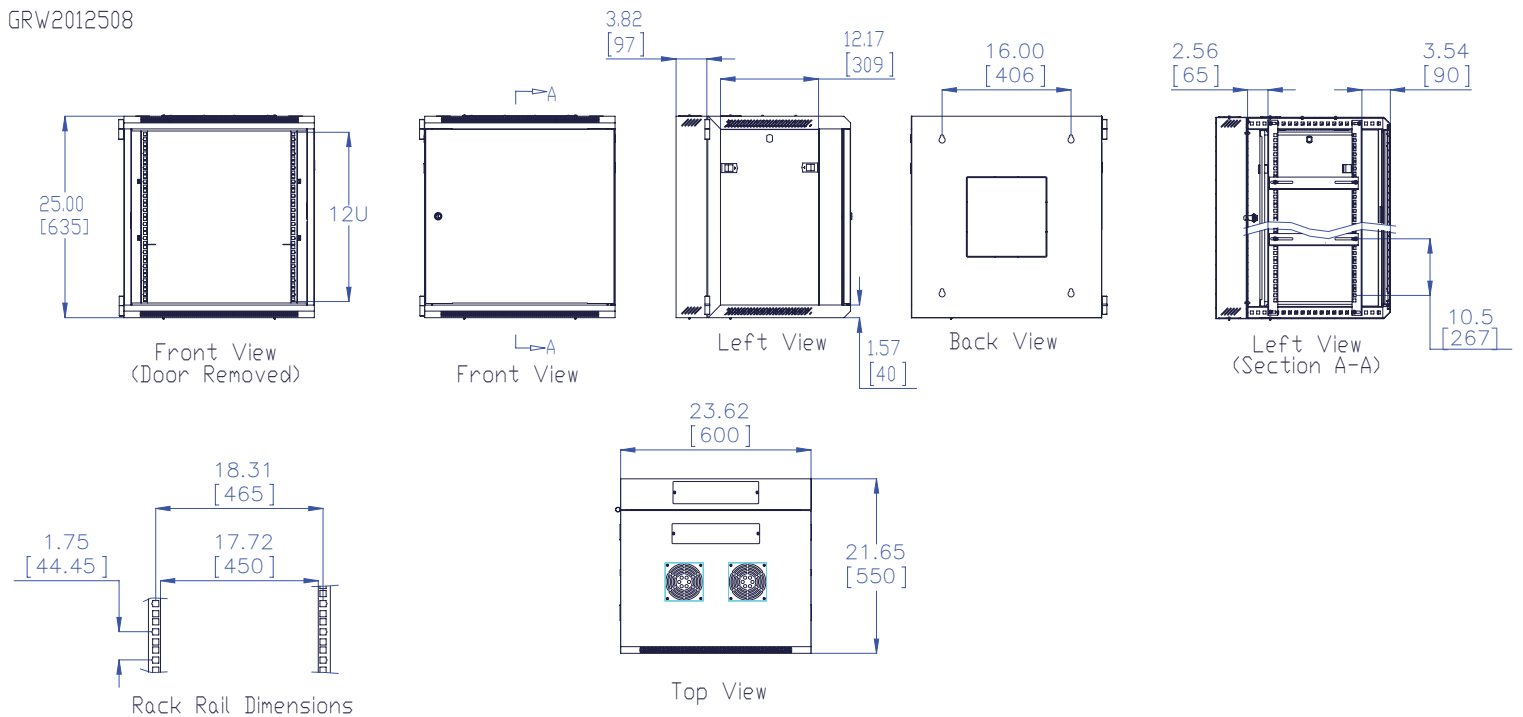

716408537801

GRW-2012508

Product Overview

Model	UPC	Description	Color
GRW-2012508	716408537801	12U hinged wall rack w/ steel door 21" deep	Black

Product Dimensions

GRW2012508

Call Customer Service For Order Information