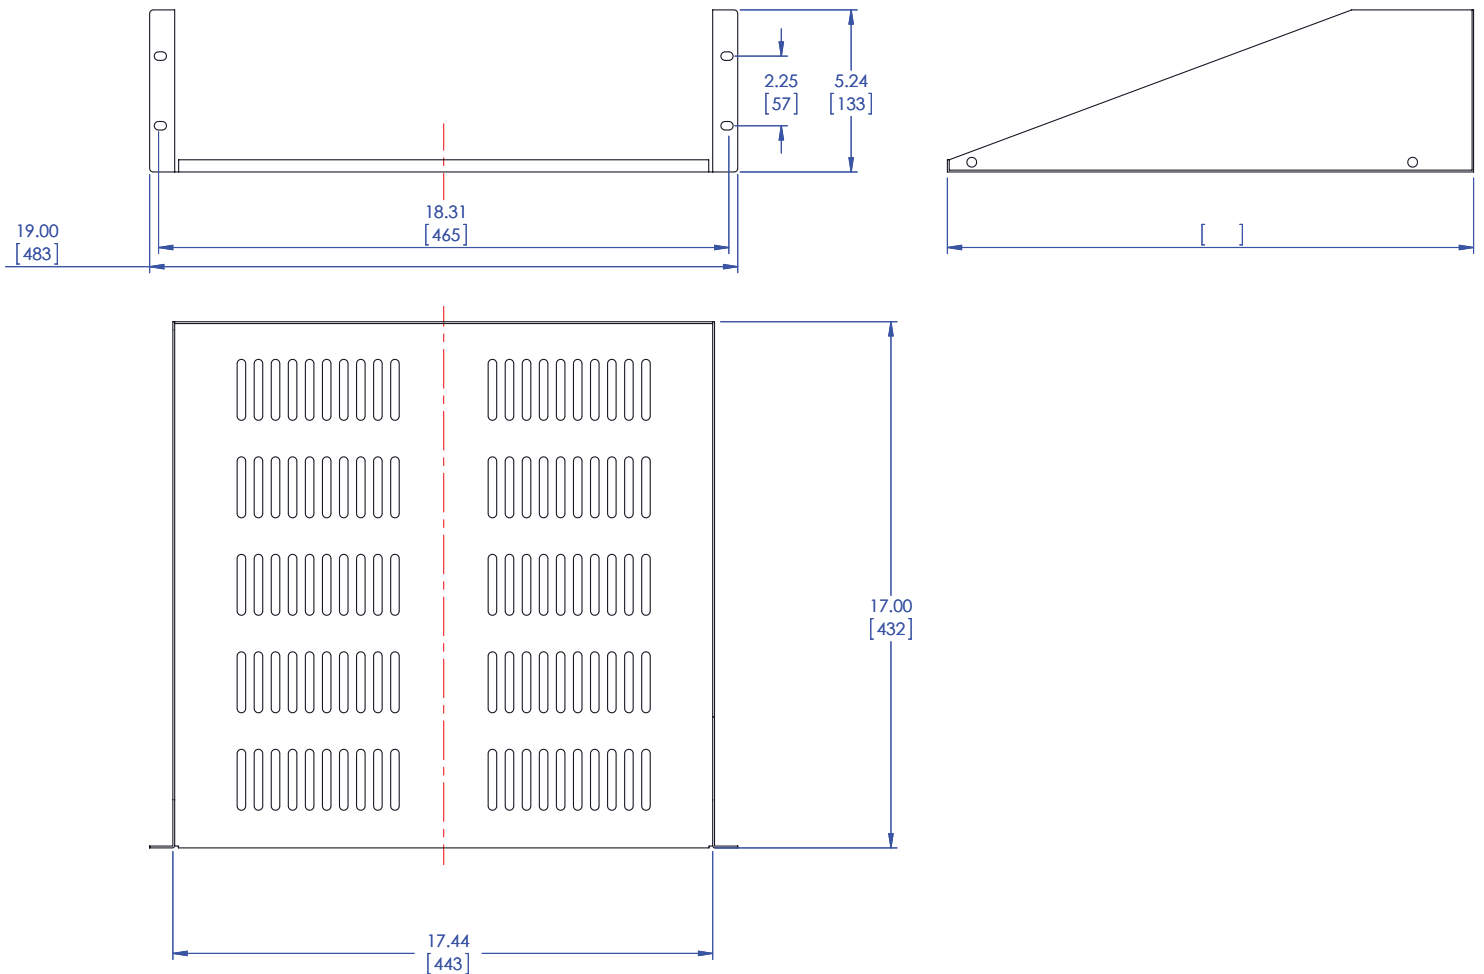

716408537634

GRW-SHELFVNT3

Product Overview

Model	UPC	Description	Color
GRW-SHELFVNT3	716408537634	3U Shelf, 17" Deep, Vented	Black

Shipping Dimensions

Length (inches)	Width (inches)	Height (inches)	Weight (pounds)
23.82	21.26	20.31	12

Product Dimensions

Rev. 1 - 1/21/2015

Call Customer Service For Order Information

1-813-221-4191

Visit Us Today Online @ www.gatorrackworks.com