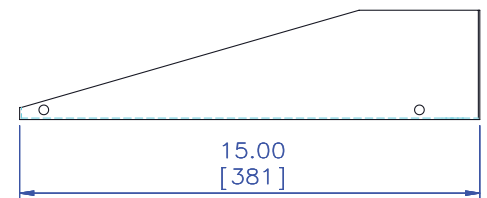

716408537603

**GRW-SHELF2**GATOR  
rackworksProduct Overview

Model	UPC	Description	Color
GRW-SHELF2	716408537603	2U Shelf, 15" Deep	Black

Shipping Dimensions

Length (inches)	Width (inches)	Height (inches)	Weight (pounds)
23.82	21.26	16.93	9

Product Dimensions

Call Customer Service For Order Information

**1-813-221-4191**Visit Us Today Online @ [www.gatorrackworks.com](http://www.gatorrackworks.com)

Rev. 1 - 1/21/2015

**GATOR**  
CO.