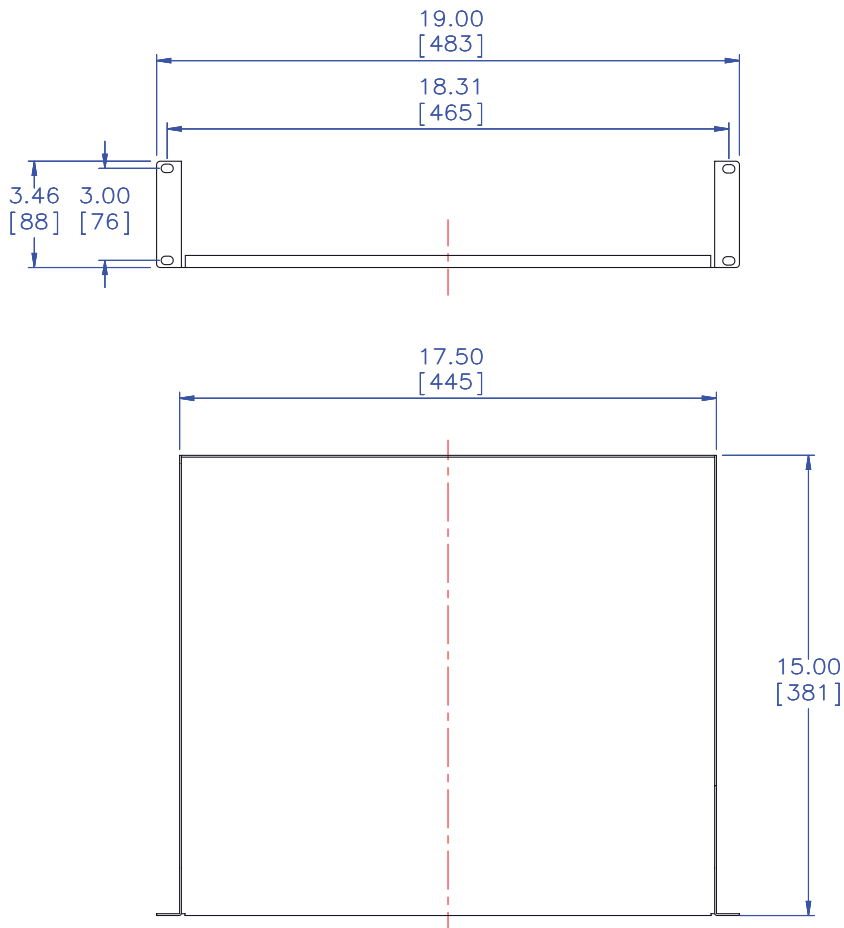

716408537603

**GRW-SHELF2**GATOR  
rackworksProduct Overview

Model	UPC	Description	Color
GRW-SHELF2	716408537603	2U Shelf, 15" Deep	Black

Shipping Dimensions

Length (inches)	Width (inches)	Height (inches)	Weight (pounds)
23.82	21.26	16.93	9

Product Dimensions

Call Customer Service For Order Information

**1-813-221-4191**Visit Us Today Online @ [www.gatorrackworks.com](http://www.gatorrackworks.com)

Rev. 1 - 1/21/2015

**GATOR**  
CO.