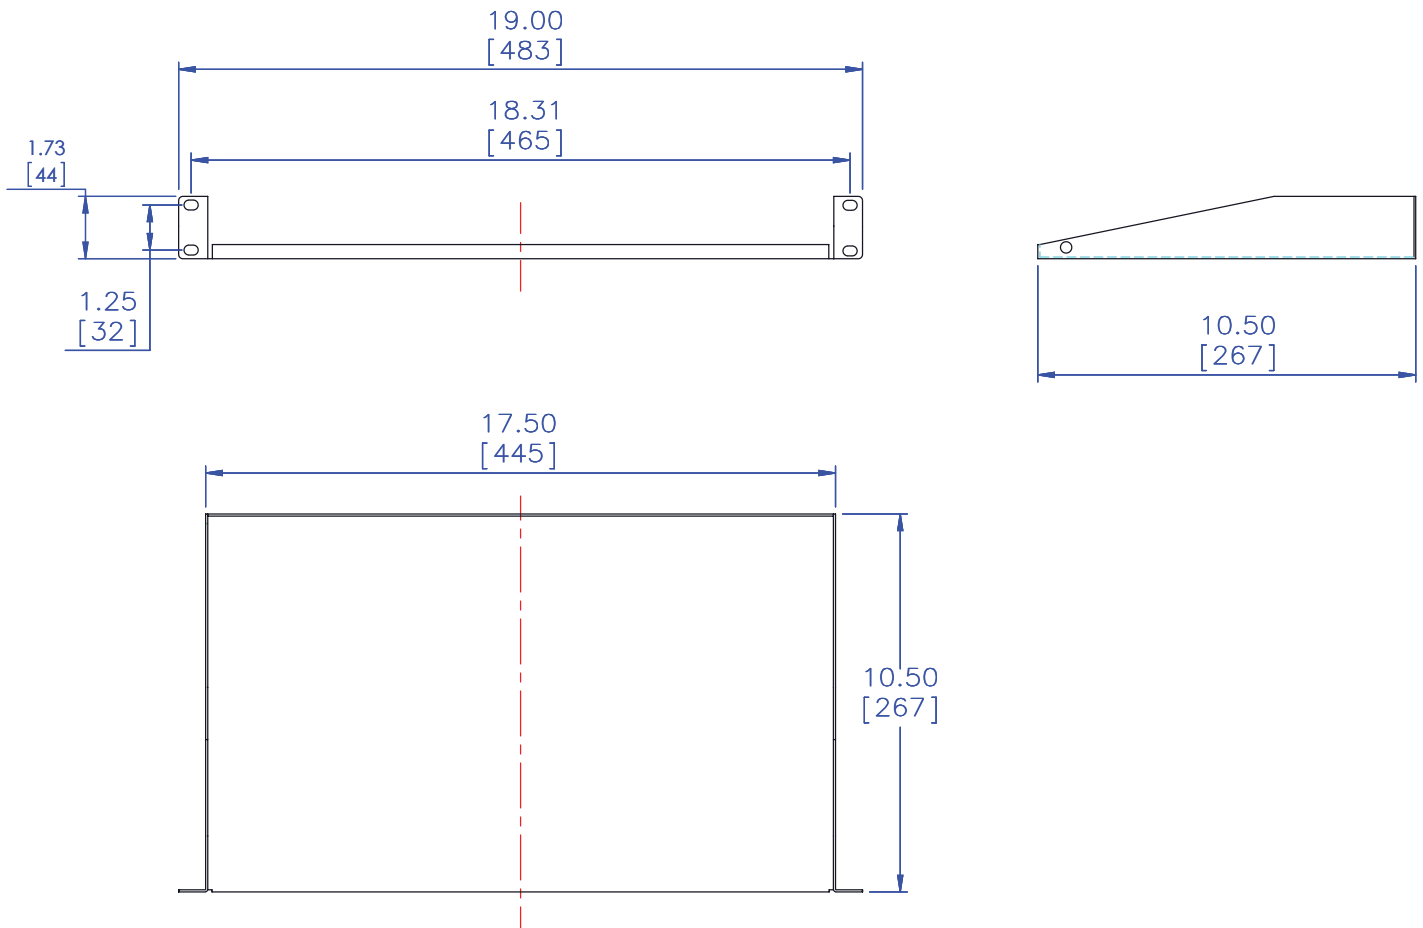

716408537597

**GRW-SHELF1**GATOR  
rackworksProduct Overview

Model	UPC	Description	Color
GRW-SHELF1	716408537597	1U Shelf, 10" Deep	Black

Shipping Dimensions

Length (inches)	Width (inches)	Height (inches)	Weight (pounds)
23.82	16.61	9.45	8

Product Dimensions

Rev. 1 - 1/21/2015

Call Customer Service For Order Information

**1-813-221-4191**Visit Us Today Online @ [www.gatorrackworks.com](http://www.gatorrackworks.com)**GATOR**  
CO.