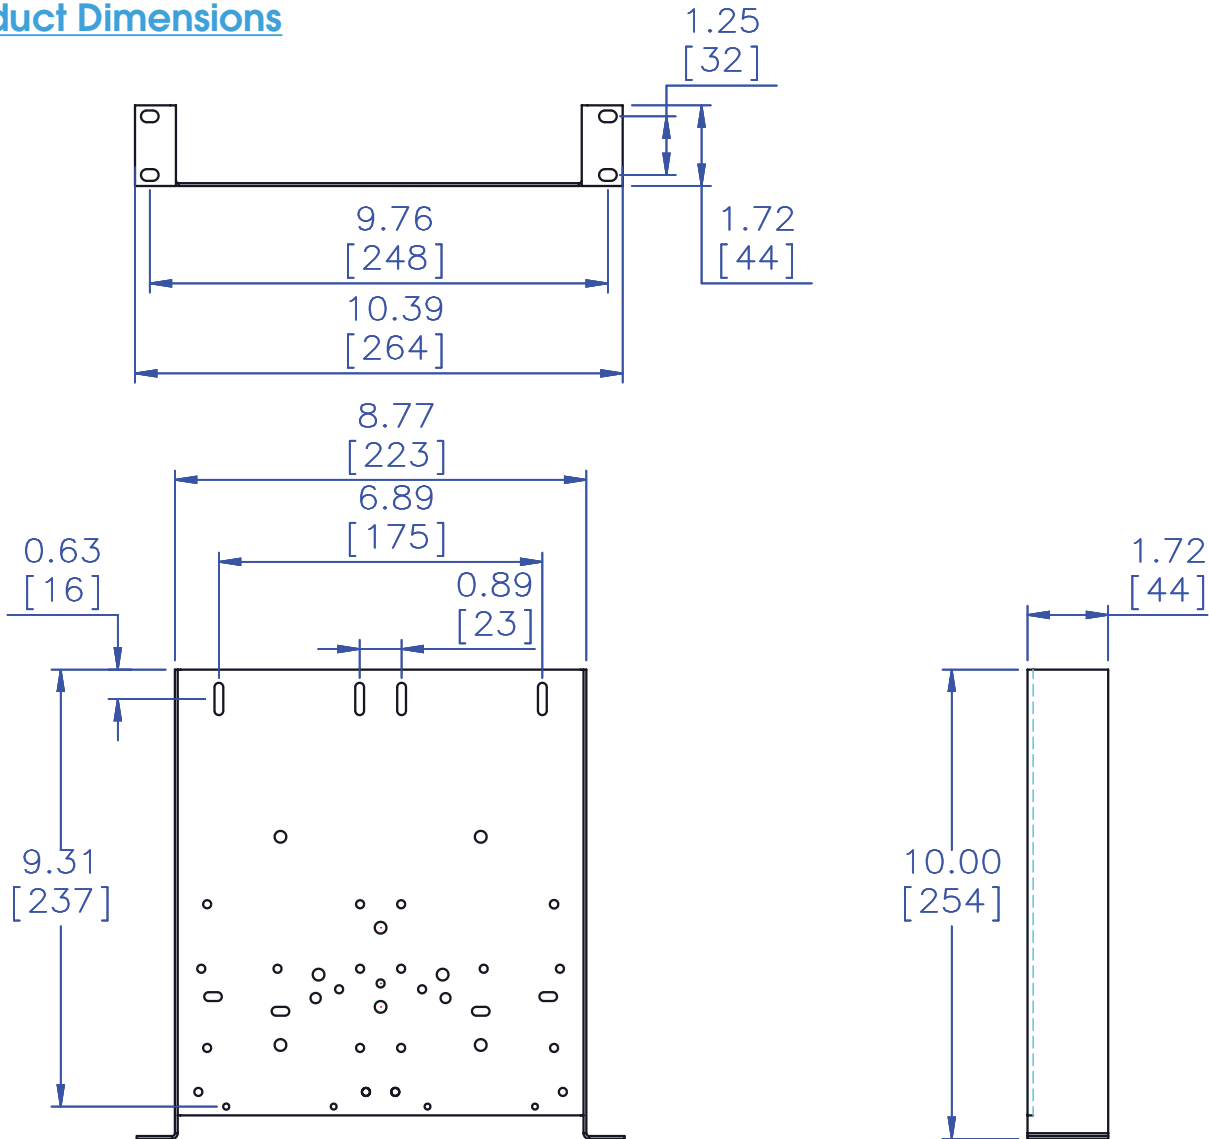

Product Overview

Model	UPC	Description	Color
GRW-HALFRKSHLF1UNI	716408537559	Half Rack Standard Width 1U universal Shelf	Black

Shipping Dimensions

Length (inches)	Width (inches)	Height (inches)	Weight (pounds)
15.2	16.61	14.57	4.55

Product Dimensions

Call Customer Service For Order Information

**1-813-221-4191**

Visit Us Today Online @ [www.gatorrackworks.com](http://www.gatorrackworks.com)

Rev. 1 - 1/21/2015