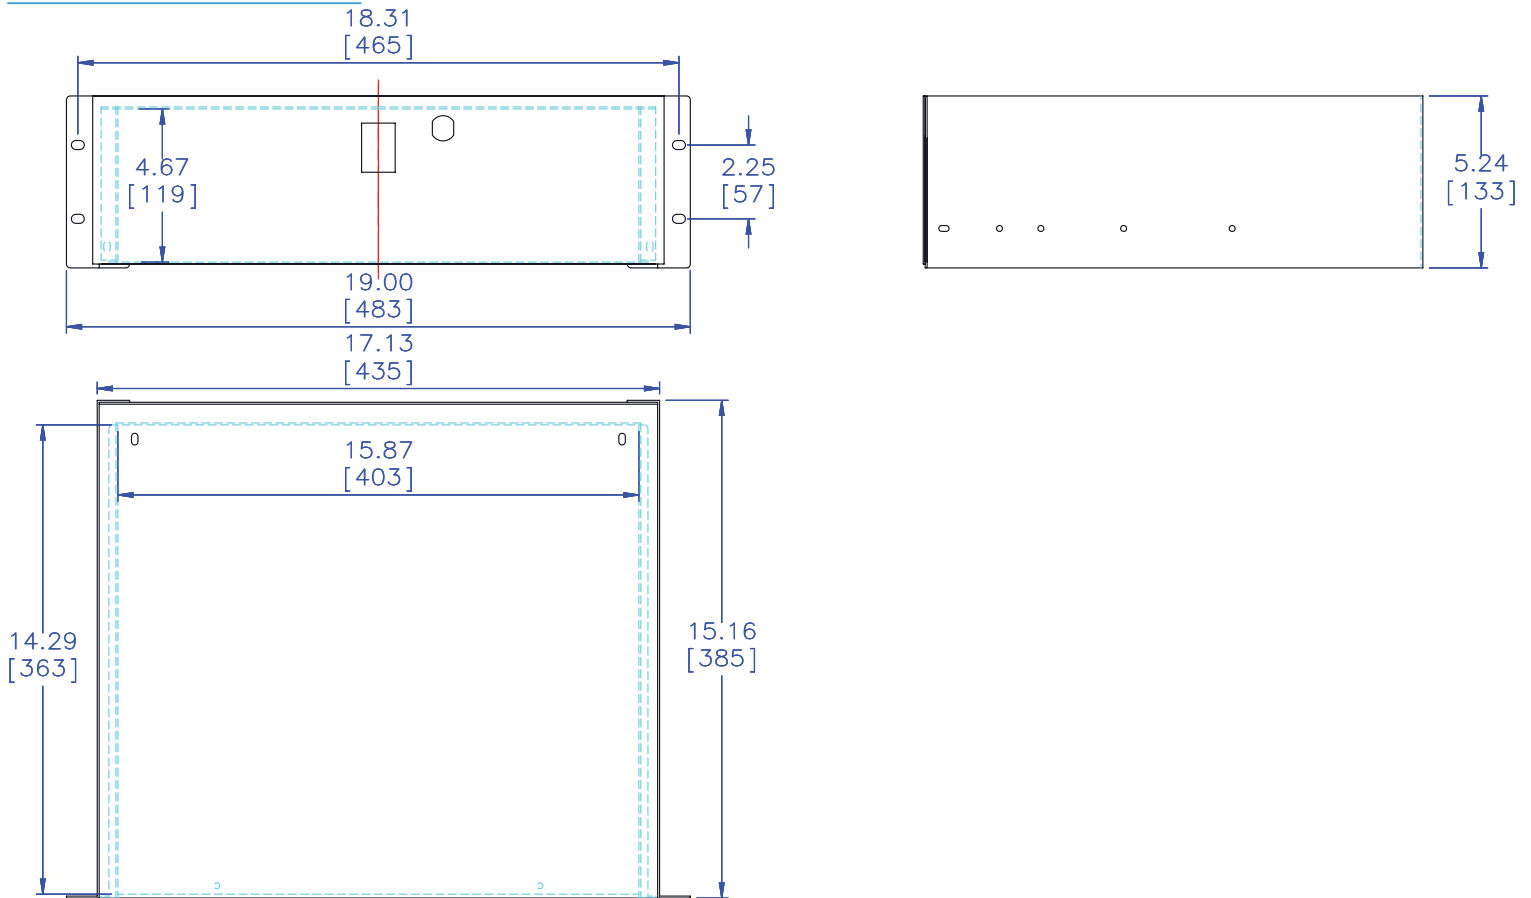

TBD

GRW-DRW3

Product Overview

Model	UPC	Description	Color
GRW-DRW3	TBD	Standard 3U Drawer, 14.2" Deep	Black

Shipping Dimensions

Length (inches)	Width (inches)	Height (inches)	Weight (pounds)
TBD	TBD	TBD	TBD

Product Dimensions

Call Customer Service For Order Information

1-813-221-4191

Visit Us Today Online @ www.gatorrackworks.com

Rev. 1 - 1/21/2015