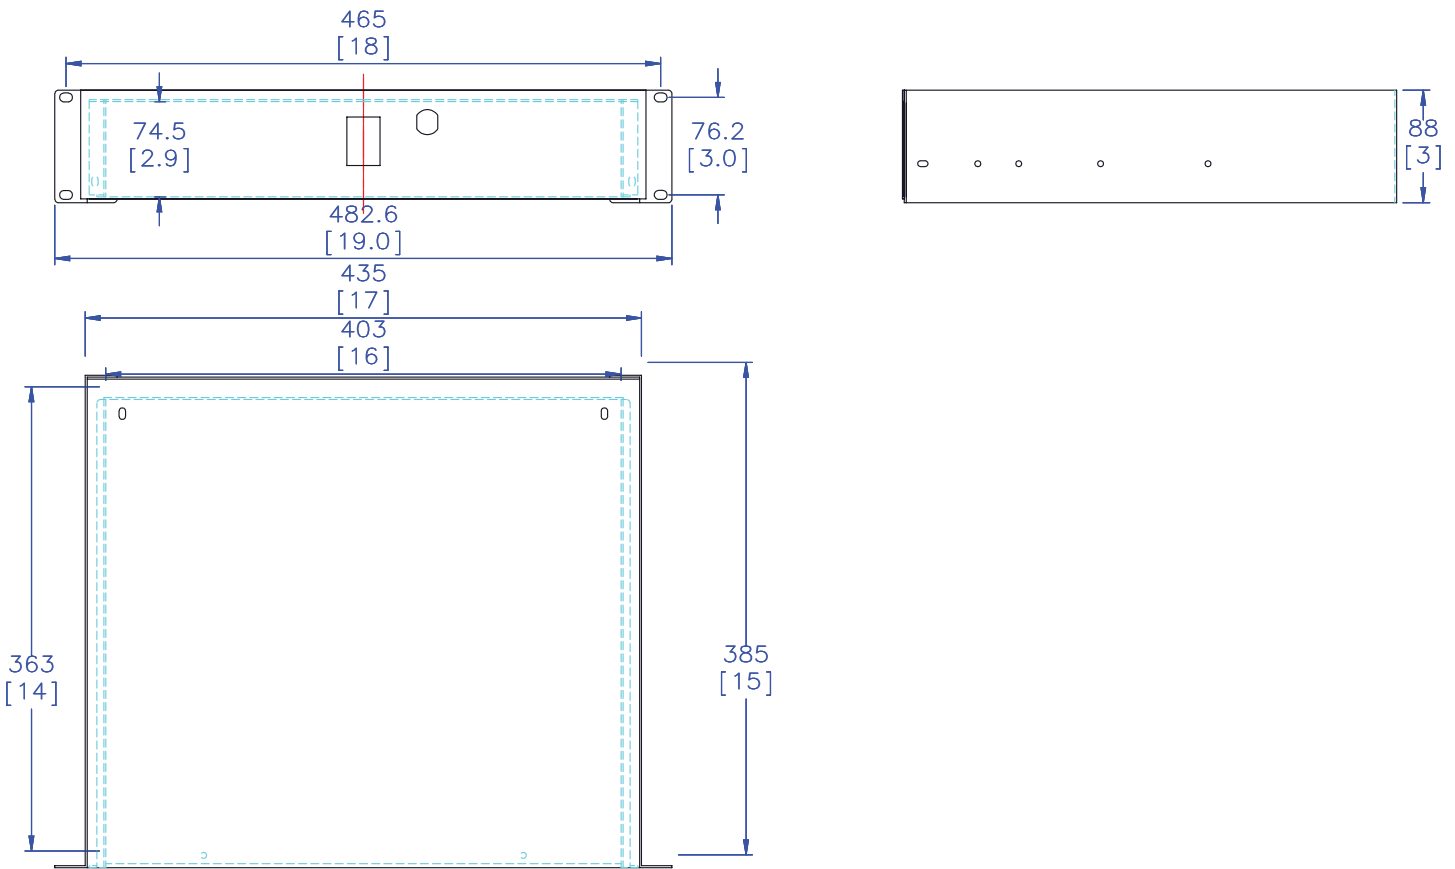

TBD

GRW-DRW2

Product Overview

Model	UPC	Description	Color
GRW-DRW2	TBD	Standard 2U Drawer, 14.2" Deep	Black

Shipping Dimensions

Length (inches)	Width (inches)	Height (inches)	Weight (pounds)
TBD	TBD	TBD	TBD

Product Dimensions

Call Customer Service For Order Information

1-813-221-4191

Visit Us Today Online @ www.gatorrackworks.com

Rev. 1 - 1/21/2015