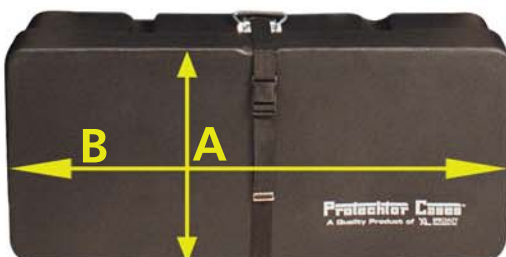

*Dimension (C) is maximum height available. Cases are cut to match specified depth.

Custom The Shop
We Will Cut Your Cases To Any Height!

Custom Colors   **Custom Sizes**

Available in a variety of colors
Black / Blue / Red / Yellow / Green / Orange / Purple

Grey Granite   Red Granite   Purple Granite